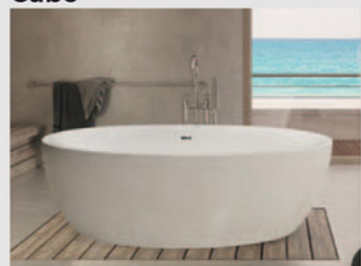

SingleBath Uno, SingleBath Duo

SingleBath Uno 1766x750mm, SingleBath Duo 1766x1141mm, SingleBath Uno 1798x782mm, SingleBath Duo 1798x782mm

CELEBRATE BATHING

Aviva 1800x1185mm

Aviva 1800x1185mm

Benidorm 1700x800mm