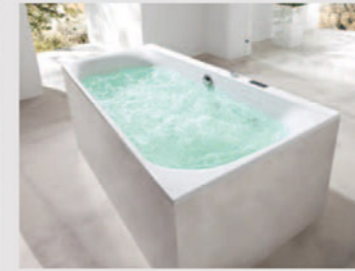

CELEBRATE WHIRLING

Deluxe

Reviva II

ERGOPOOLS

CELEBRATE STEAMING

CELEBRATE SHOWERING

ACRYL - DUSCHWANNEN